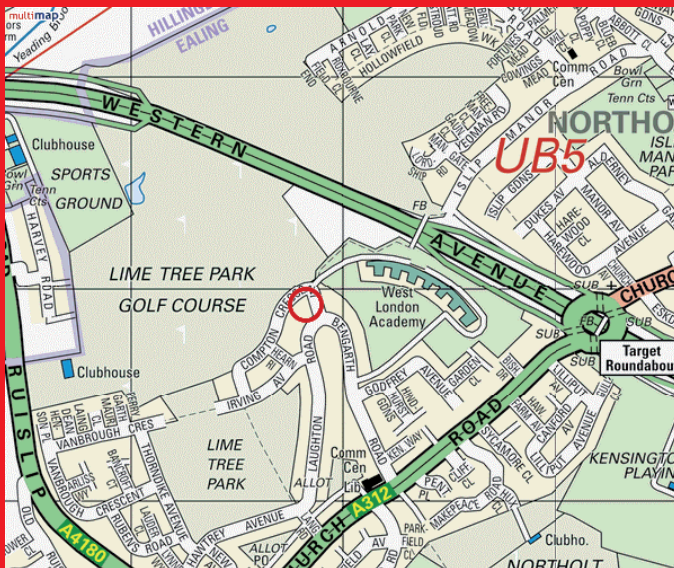

How to book an activity:

An activity booking form must be completed in advance of each session you are looking to take part in.

1. Drop into the Academy and book at reception (address below)
  2. Call 020 8842 7930 or 020 8841 4511 and speak to a member of the sports centre team.
  3. Email us at: cscm@westlondonacademy.co.uk
  4. Fax your completed form to 020 8841 4480 and we will call to confirm the booking.
  5. Visit our website www.wlacsc.co.uk to download a booking form and view our facilities.
2. Courses run over the Easter Holiday prove to be very popular; we therefore advise you to book early to avoid disappointment. Closing date for bookings: **Friday 3rd April 2009**

How to find us:

West London Academy
Bengarth Road
Northolt
Middlesex
UB5 5LQ
Tel: 020 8842 7930
Fax: 020 8541 4480
www.wlacsc.co.uk

How to reach the Academy using public transport:

By Bus: Routes 90, 120, 140 and 282 all stop along Church Road

By Tube: Northolt is the nearest tube station and is on the Central Line. It's approximately a 10-15 minute bus ride then walk from the station to the Academy.